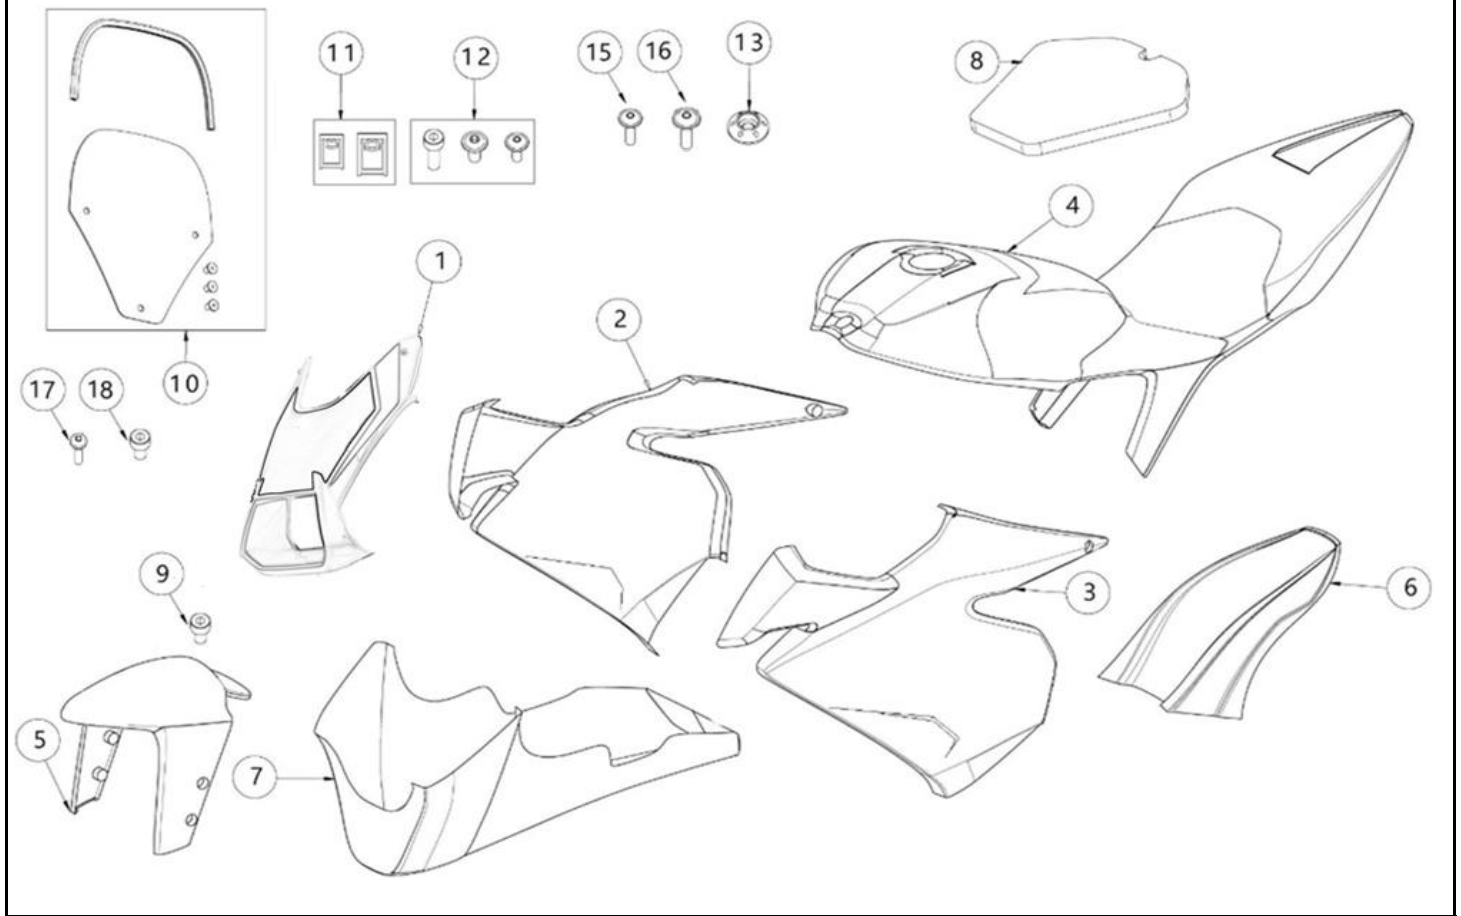

UNPAINTED FAIRINGS

CARROZZERIA GREZZO

N.	Cod.	Description	Descrizione	Note
(1-2-3-4-7)	03.CA.0001.G	Kit complete fairings - unpainted	KIT CARENE COMPL. GP-2 - GREZZO	3
1	03.CA.0051.G	Front Holed fairing - unpainted	CUPOLINO GP-2 - GREZZO	
2	03.CA.0052.G	Lateral fairing RH - unpainted	LATERALE DX GP-2 - GREZZO	
3	03.CA.0053.G	Lateral fairing LH - unpainted	LATERALE SX GP-2 - GREZZO	
4	03.CA.0004.G	Cover tank fairing - unpainted	CODONE GP-2 - GREZZO	
5	03.CA.0055.G	Front fender - unpainted	PARAFANGO ANT GP-2 - GREZZO	
6	03.CA.0006.G	Rear fender - unpainted	PARAFANGO POST GP-2 - GREZZO	
7	03.CA.0057.G	Lower fairing - unpainted	VASCA GP-2 - GREZZO	
8	03.CA.0019.L	Complete seat	SELLA GP-2 - AERSTOP CN20 h.15	
9	01.OT.0423.L	Rubber nut M5	INSERTO GOMMA M5	
10	01.CA.0061.L	Kit plexi	PLEXI CUPOLINO COMPL.	
11	01.TE.0026.L	Kit frame and fairings clips	KIT CLIPS, TELAIO+CARROZZERIA	
12	01.CA.0047.L	Kit complete screws fairings	KIT VITERIA COMPL. CARROZZERIA	
13	01.CA.0020.L	Cover tank fixing washer	RONDELLA FISSAGGIO COPRISERBAT	
15	01.CA.0031.L	Fairing screw M5	VITE TBEI M5 CARENA	
16	01.CA.0030.L	Fairing screw M6	VITE TBEI M6 CARENA	
17	01.CA.0023.L	Plexiglass screw M4	VITE TBEI M4 CUPOLINO	
18	01.CA.0021.L	Rubber nut M4	INSERTO GOMMA M4