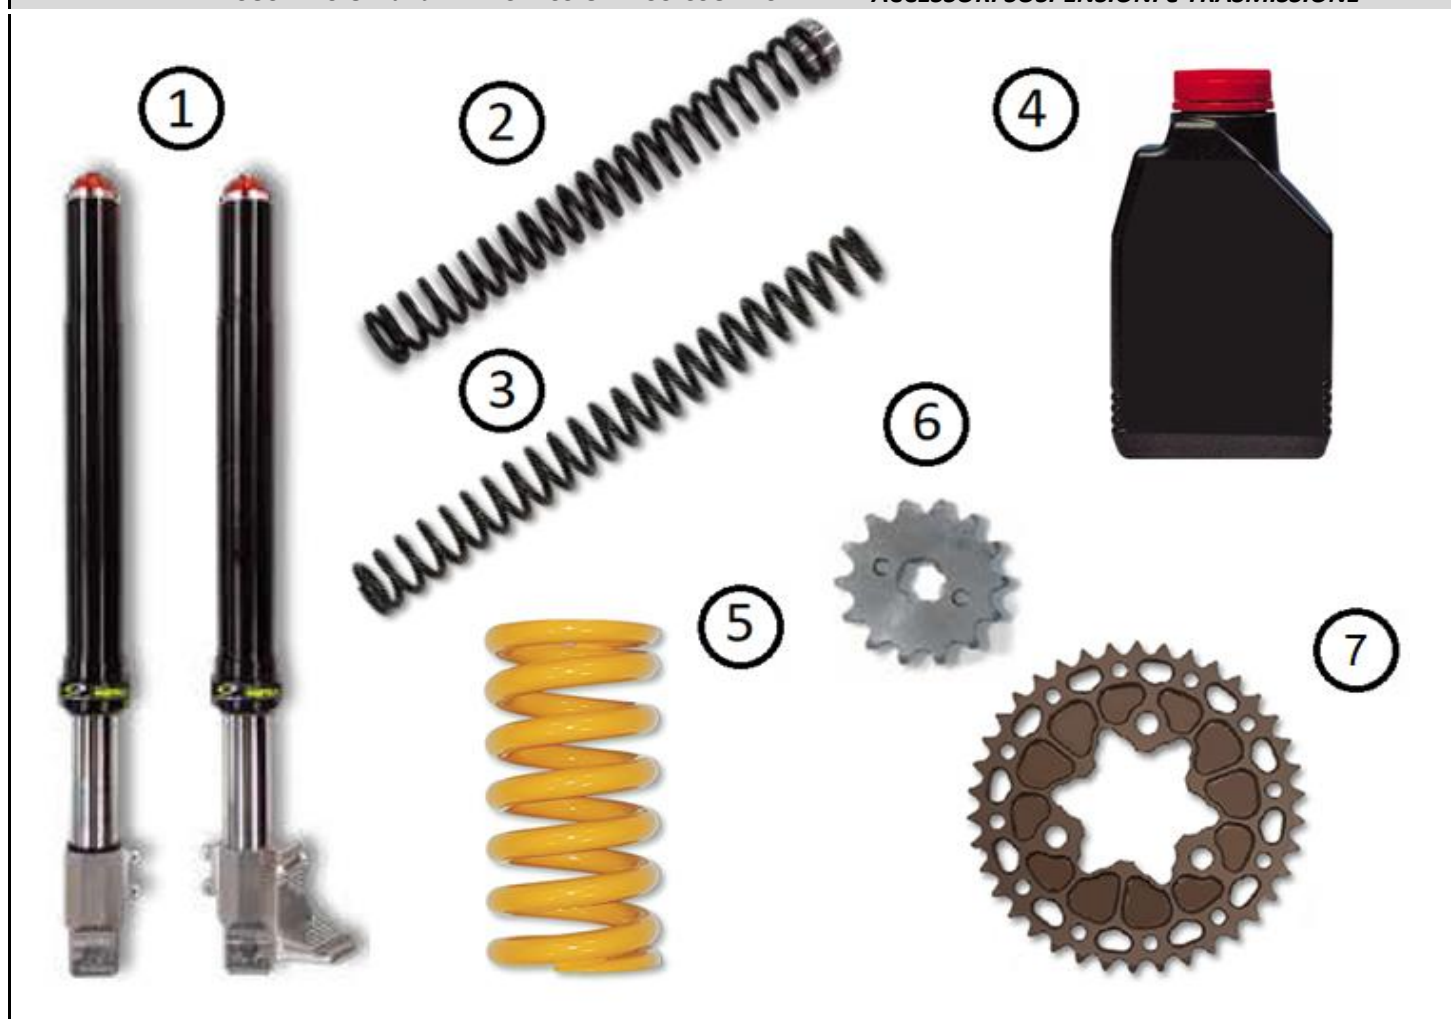

N.	Cod.	Description	Descrizione	Note
1	03.FA.0101.L	Complete Ohvale fork d.38	FORCELLA COMPL. Ohvale D.38	
2	03.FA.0105.L	Fork Spring D.38 fork K5.5	MOLLA FORK D.38 fork K5.5	
2	03.FA.0106.L	Fork Spring D.38 fork K6.5	MOLLA FORK D.38 fork K6.5	
2	03.FA.0107.L	Fork Spring D.38 fork K7.5	MOLLA FORK D.38 fork K7.5	
3	01.FA.0021.L	Fork Spring OHVALE K6	MOLLA FORK OHVALE K6	
3	01.FA.0015.L	Fork Spring OHVALE K7	MOLLA FORK OHVALE K7	
4	01.FA.0025.L	Fork oil D33 FORK (500 ml)	OLIO FORCELLA D33 (500ml)	
4	03.FA.0110.L	Fork oil D38 FORK (500 ml)	OLIO FORCELLA D38 (500ml)	
5	01.AM.0022.L	OHVALE rear spring K120	MOLLA AMM. OHVALE K120	
5	01.AM.0016.L	OHVALE rear spring K140	MOLLA AMM. OHVALE K140	
5	01.AM.0017.L	OHVALE rear spring K160	MOLLA AMM. OHVALE K160	
6	01.OT.0005.L	Pinion 420 - Z15	PIGNONE Z15 - 420	
6	01.TR.0003.L	Pinion 420 - Z16	PIGNONE Z16 - 420	
6	01.OT.0006.L	Pinion 420 - Z17	PIGNONE Z17 - 420	
7	03.TR.0028.L	Sprocket hard anodising Ergal Z28	CORONA GP-2 ERGAL ANOD.DURA 28	
7	03.TR.0029.L	Sprocket hard anodising Ergal Z29	CORONA GP-2 ERGAL ANOD.DURA 29	
7	03.TR.0030.L	Sprocket hard anodising Ergal Z30	CORONA GP-2 ERGAL ANOD.DURA 30	
7	03.TR.0031.L	Sprocket hard anodising Ergal Z31	CORONA GP-2 ERGAL ANOD.DURA 31	
7	03.TR.0032.L	Sprocket hard anodising Ergal Z32	CORONA GP-2 ERGAL ANOD.DURA 32	
7	03.TR.0033.L	Sprocket hard anodising Ergal Z33	CORONA GP-2 ERGAL ANOD.DURA 33	
7	03.TR.0034.L	Sprocket hard anodising Ergal Z34	CORONA GP-2 ERGAL ANOD.DURA 34	
7	03.TR.0035.L	Sprocket hard anodising Ergal Z35	CORONA GP-2 ERGAL ANOD.DURA 35	
7	03.TR.0036.L	Sprocket hard anodising Ergal Z36	CORONA GP-2 ERGAL ANOD.DURA 36	
7	03.TR.0037.L	Sprocket hard anodising Ergal Z37	CORONA GP-2 ERGAL ANOD.DURA 37