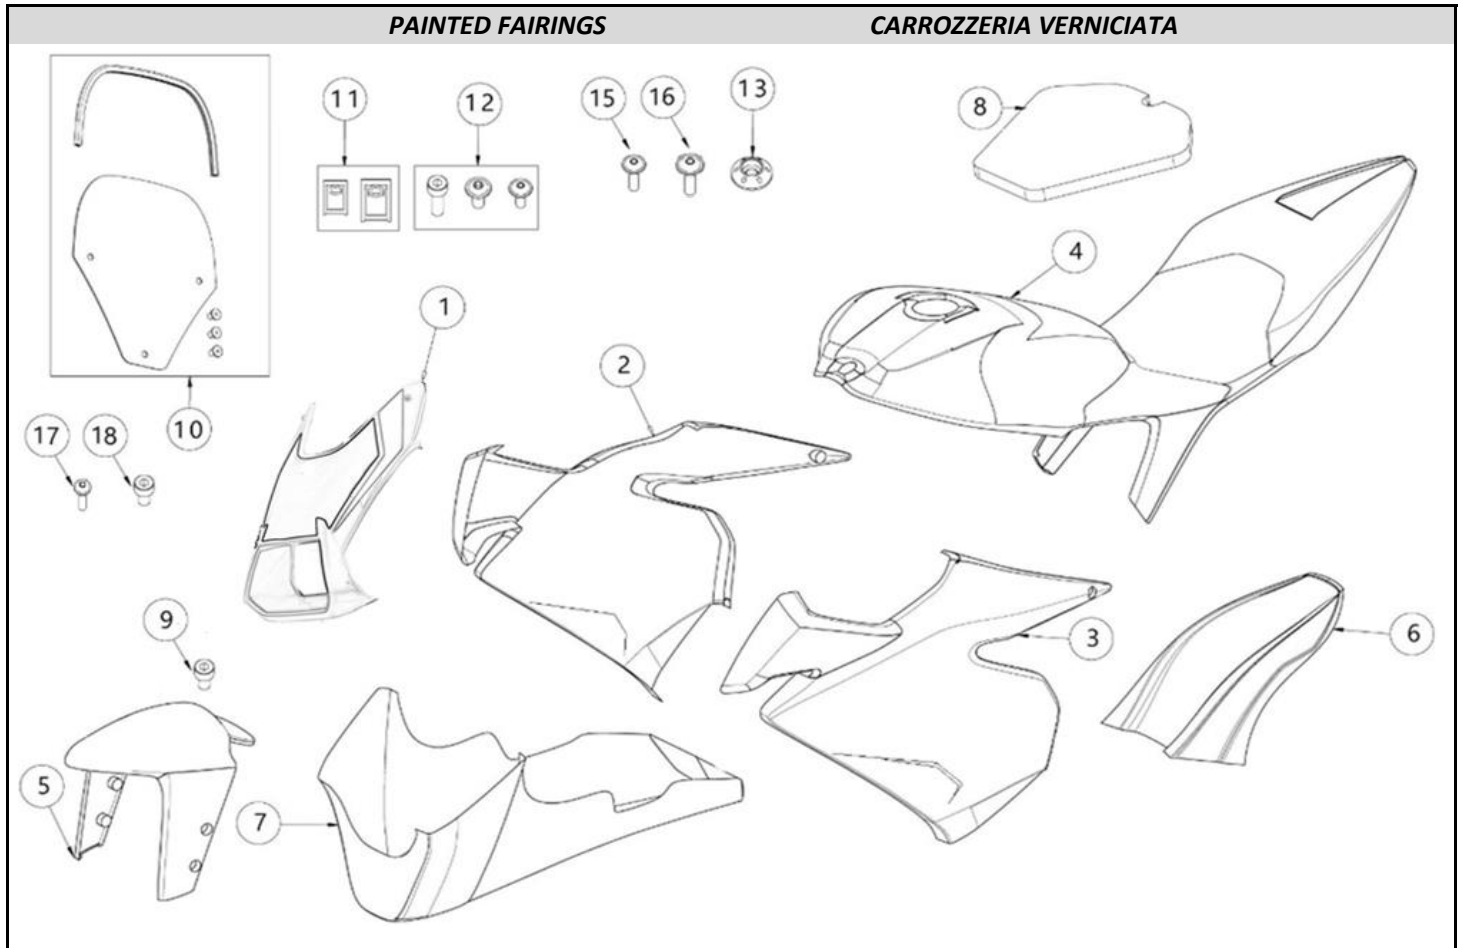

UNPAINTED FAIRINGS
CARROZZERIA GREZZO

N.	Cod.	Description	Descrizione	Note
(1-2-3-4-7)	03.CA.0001.G	Kit complete fairings - unpainted	KIT CARENE COMPL. GP-2 - GREZZO	3
1	03.CA.0051.G	Front Holed fairing - unpainted	CUPOLINO GP-2 - GREZZO	
2	03.CA.0052.G	Lateral fairing RH - unpainted	LATERALE DX GP-2 - GREZZO	
3	03.CA.0053.G	Lateral fairing LH - unpainted	LATERALE SX GP-2 - GREZZO	
4	03.CA.0004.G	Cover tank fairing - unpainted	CODONE GP-2 - GREZZO	
5	03.CA.0055.G	Front fender - unpainted	PARAFANGO ANT GP-2 - GREZZO	
6	03.CA.0006.G	Rear fender - unpainted	PARAFANGO POST GP-2 - GREZZO	
7	03.CA.0057.G	Lower fairing - unpainted	VASCA GP-2 - GREZZO	
8	03.CA.0019.L	Complete seat	SELLA GP-2 - AERSTOP CN20 h.15	
9	01.OT.0423.L	Rubber nut M5	INSERTO GOMMA M5	
10	01.CA.0061.L	Kit plexi	PLEXI CUPOLINO COMPL.	
11	01.TE.0026.L	Kit frame and fairings clips	KIT CLIPS, TELAIO+CARROZZERIA	
12	01.CA.0047.L	Kit complete screws fairings	KIT VITERIA COMPL. CARROZZERIA	
13	01.CA.0020.L	Cover tank fixing washer	RONDELLA FISSAGGIO COPRISERBAT	
15	01.CA.0031.L	Fairing screw M5	VITE TBEI M5 CARENA	
16	01.CA.0030.L	Fairing screw M6	VITE TBEI M6 CARENA	
17	01.CA.0023.L	Plexiglass screw M4	VITE TBEI M4 CUPOLINO	
18	01.CA.0021.L	Rubber nut M4	INSERTO GOMMA M4	