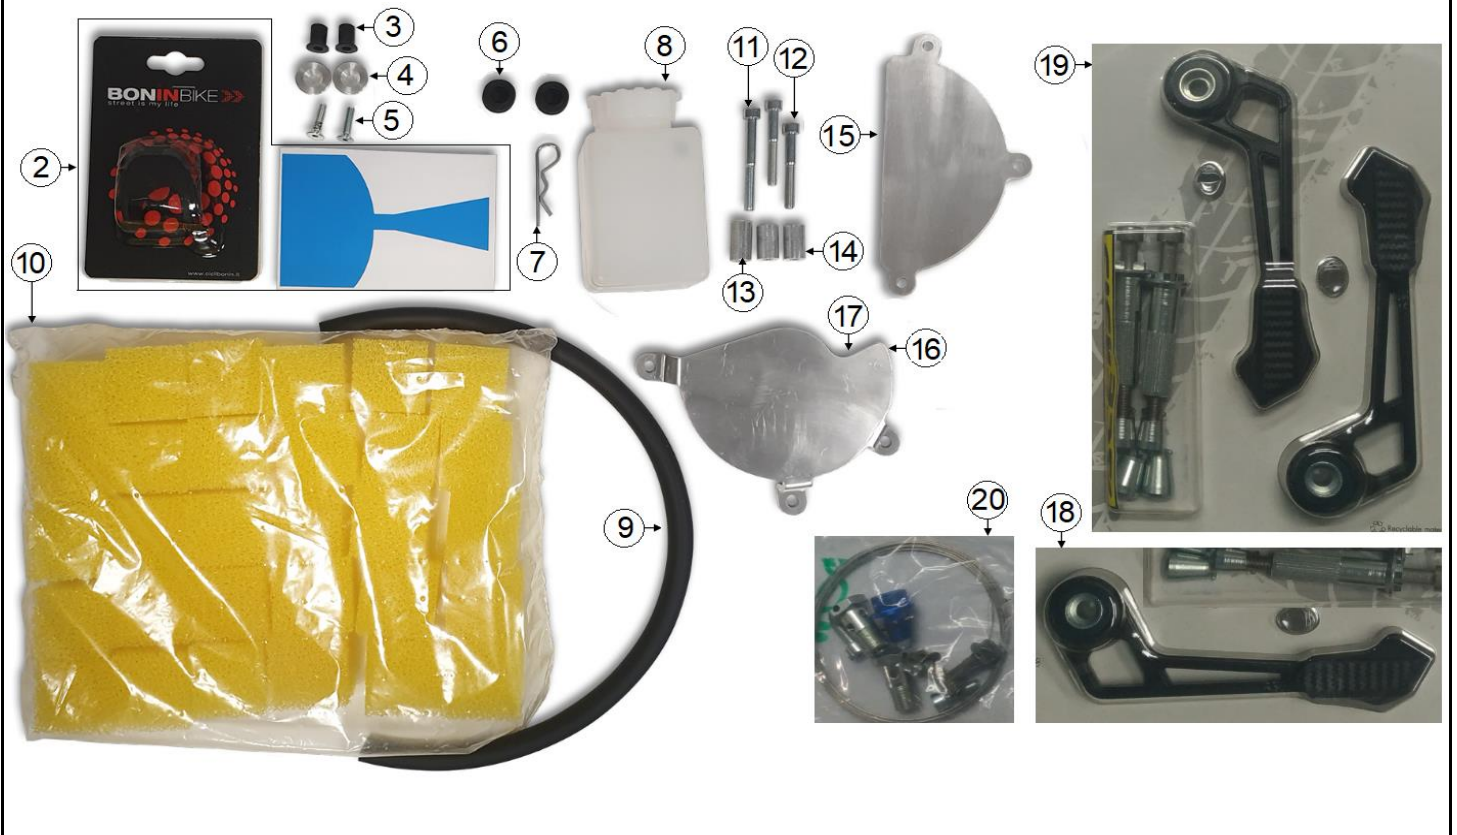

N.	Cod.	Description	Descrizione	Note
	01.OT.0321.L	RTGS kit 110 4S (2-3-4-5-6-7-8-9-10-17)	KIT RTGS 110 4S	
	01.OT.0328.L	RTGS kit 110 4S EVO (2-3-4-5-6-7-10-17)	KIT RTGS 110 4S EVO	
	01.OT.0322.L	RTGS kit 160 (2-3-4-5-6-7-8-9-10-11-12-13-14-15)	KIT RTGS 160 4S	
	01.OT.0329.L	RTGS kit 160EVO(2-3-4-5-6-7-10-11-12-13-14-15)	KIT RTGS 160 4S EVO	
	01.OT.0320.L	Race numbers kit - 3pc - specify class	KIT NUMERI GARA - 3PZ (specif.categoria)	
2	01.OT.0421.L	RTGS rear tail light	FANALINO POST RTGS	
3	01.OT.0423.L	Rubber threaded insert M5	INSERTO GOMMA FILETTATO M5	
4	01.OT.0422.L	Tail light fixing bush	BOCCOLA FISSAGGIO FANAL. RTGS	
5	01.OT.0424.L	Screw TSEI M5x16	VITE TSEI M5X20 UNI 5933	
6	01.OT.0341.L	Lower fairing cap	TAPPO VASCA INF	
7	01.OT.0340.L	Oil cap plug	COPPIGLIA FERMO TAPPO OLIO	
8	01.OT.0336.L	Reservoir tank 250ml - RTGS	SERBATOIO RECUP. 250ml - RTGS	
9	01.MO.0018.L	Breathe tube	TUBO SFIATO	
10	01.OT.0337.L	Tank sponge kit	SPUGNA SERB - SACCHET. GP-0	
12	01.OT.0338.L	Screw TCEI M6X45 -160 4S	VITE TCEI M6X45 UNI 5931	
11	01.OT.0339.L	Screw TCEI M6X55 -160 4S	VITE TCEI M6X55 UNI 5931	
13	01.OT.0332.L	Clutch protection 160 4s long spacer	DISTANZ. LUNGO PROT 160	
14	01.OT.0333.L	Clutch protection 160 4s short spacer	DISTANZ. CORTO PROT 160	
15	01.OT.0331.L	Clutch protection - CIV 160 4S	PROTEZ. FRIZ. CIV 160 4S	
16	01.OT.0334.L	Clutch protection - CIV 190 Daytona	PROTEZ. FRIZ. CIV 190	
17	01.OT.0330.L	Clutch protection - CIV 110 4S	PROTEZ. FRIZ. CIV 110 4S	
18	01.OT.0350.L	Kit lever guard RIGHT - Acerbis	PARALEVA DX ACERBIS	
19	01.OT.0351.L	Kit lever guard R + L - Acerbis	PARALEVA DX+SX ACERBIS	
20	01.OT.0324.L	Holed screws kit 110 4s	KIT LEGATURE 110 4S	
20	01.OT.0325.L	Holed screws kit 160 4s	KIT LEGATURE 160 4S	
20	01.OT.0326.L	Holed screws kit 190 Daytona	KIT LEGATURE 190 Daytona