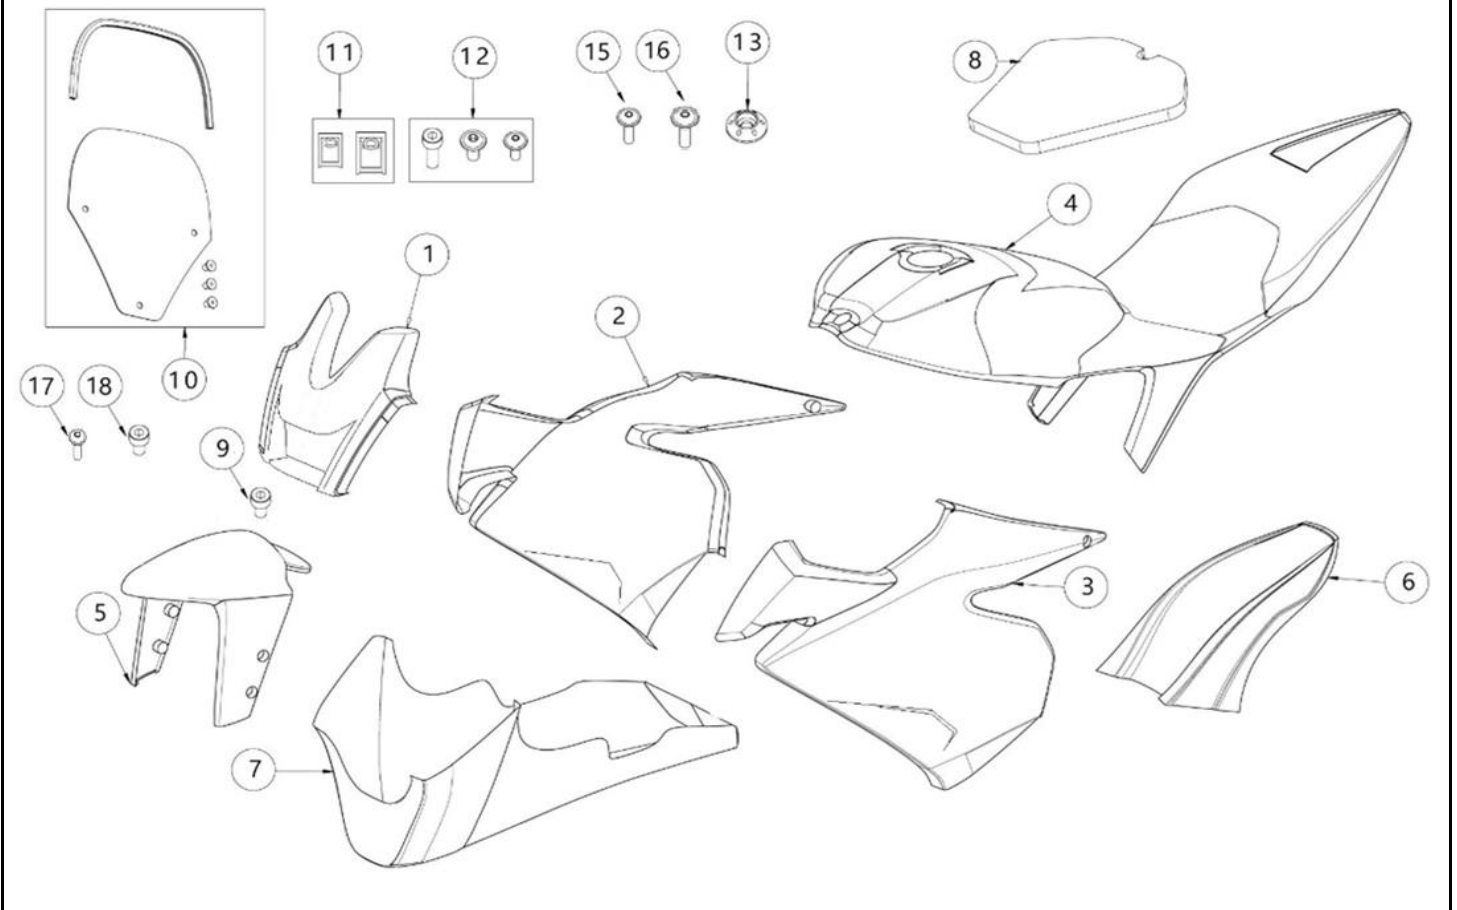

UNPAINTED FAIRINGS

CARROZZERIA GREZZA

N.	Cod.	Description	Descrizione	Note
(1-2-3-4-7)	01.CA.0050.G	Kit compl. Fairings std - unpainted	KIT CARENE std - GREZZO	3
(1-2-3-4-7)	01.CA.0078.G	Kit compl. Fairings EVO - unpainted	KIT CARENE EVO - GREZZO	3
1	01.CA.0051.G	Front Holed fairing - unpainted	FRONTALINO STD MY19 GREZZO	
2	01.CA.0052.G	Lateral fairing RH - unpainted	LATERALE CARENA MY19 DX GREZZO	
3	01.CA.0053.G	Lateral fairing LH - unpainted	LATERALE CARENA MY19 SX GREZZO	
4	01.CA.0004.G	Cover tank fairing - unpainted	CODONE COPRISERBATOIO GREZZO	
4	01.CA.0034.G	EVO Cover tank fairing - unpainted	CODONE COPRISERBAT EVO grezzo	
5	01.CA.0055.G	Front fender - unpainted	PARAFANGO ANT MY19 GREZZO	
6	01.CA.0006.G	Rear fender - unpainted	PARAFANGO POST. GREZZO	
7	01.CA.0057.G	Lower fairing - unpainted	VASCA MY19 GREZZA	
8	01.CA.0046.L	Complete seat	SELLA COMPL. ADESIVO	
8	01.CA.0036.L	Complete EVO seat	SELLA EVO COMPL. ADESIVO	
9	01.OT.0423.L	Rubber nut M5	INSERTO GOMMA M5	
10	01.CA.0061.L	Kit plexi	PLEXI CUPOLINO MY19 - COMPLETO	
11	01.TE.0026.L	Kit frame and fairings clips	KIT CLIPS, TELAIO+CARROZZERIA	
12	01.CA.0047.L	Kit complete screws fairings	KIT VITERIA COMPL. CARROZZERIA	
13	01.CA.0020.L	Cover tank fixing washer	RONDELLA FISSAGGIO COPRISERBAT	
15	01.CA.0031.L	Fairing screw M5	VITE TBEI M5 CARENA	
16	01.CA.0030.L	Fairing screw M6	VITE TBEI M6 CARENA	
17	01.CA.0023.L	Plexiglass screw M4	VITE TBEI M4 CUPOLINO	
18	01.CA.0021.L	Rubber nut M4	INSERTO GOMMA M4