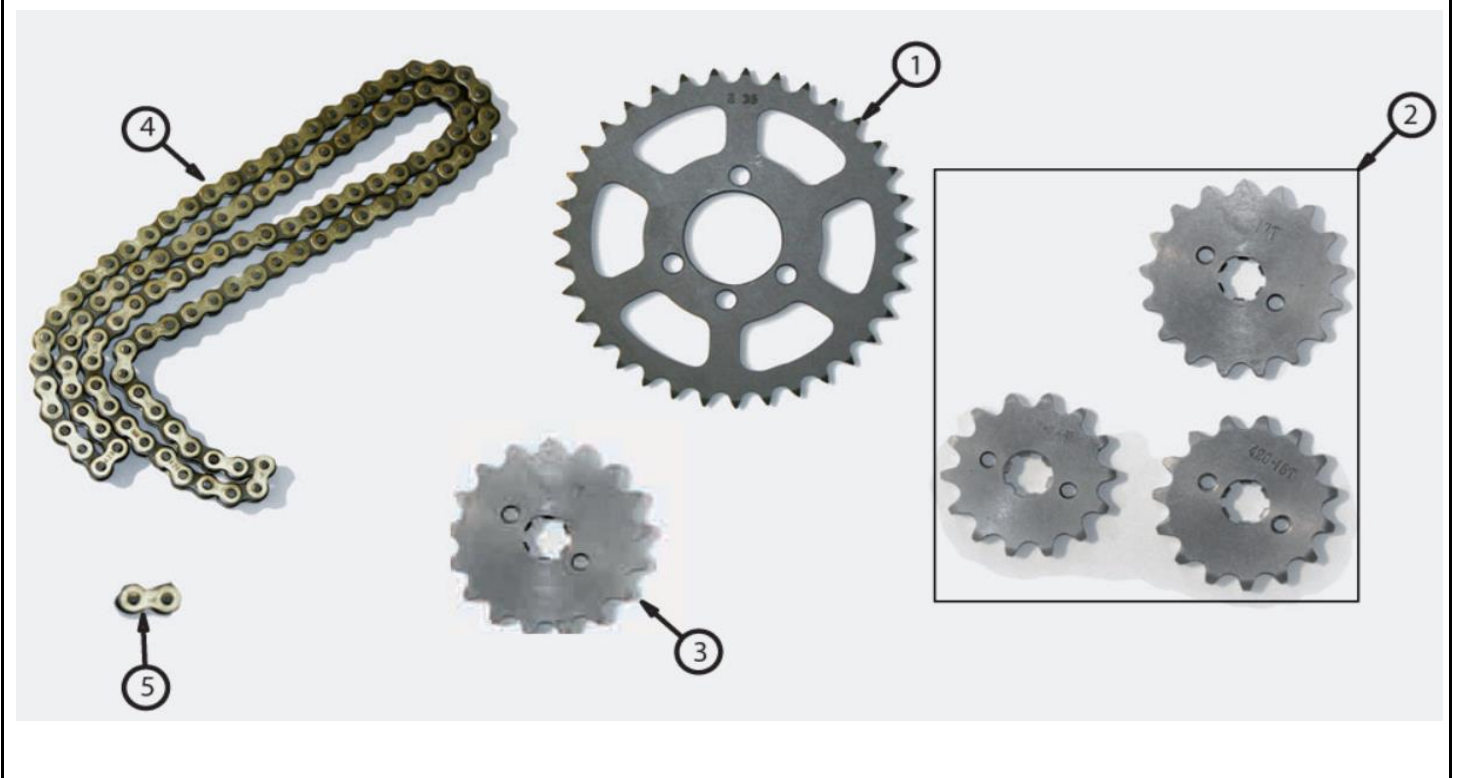

N.	Cod.	Description	Descrizione	Note
1	01.OT.0023.L	Sprocket hard anodising Ergal Z23	CORONA ERGAL DURO Z23	
1	01.OT.0024.L	Sprocket hard anodising Ergal Z24	CORONA ERGAL DURO Z24	
1	01.OT.0025.L	Sprocket hard anodising Ergal Z25	CORONA ERGAL DURO Z25	
1	01.OT.0026.L	Sprocket hard anodising Ergal Z26	CORONA ERGAL DURO Z26	
1	01.OT.0027.L	Sprocket hard anodising Ergal Z27	CORONA ERGAL DURO Z27	
1	01.OT.0028.L	Sprocket hard anodising Ergal Z28	CORONA ERGAL DURO Z28	
1	01.OT.0029.L	Sprocket hard anodising Ergal Z29	CORONA ERGAL DURO Z29	
1	01.OT.0030.L	Sprocket hard anodising Ergal Z30	CORONA ERGAL DURO Z30	
1	01.OT.0031.L	Sprocket hard anodising Ergal Z31	CORONA ERGAL DURO Z31	
1	01.OT.0032.L	Sprocket hard anodising Ergal Z32	CORONA ERGAL DURO Z32	
1	01.OT.0033.L	Sprocket hard anodising Ergal Z33	CORONA ERGAL DURO Z33	
1	01.OT.0034.L	Sprocket hard anodising Ergal Z34	CORONA ERGAL DURO Z34	
1	01.OT.0035.L	Sprocket hard anodising Ergal Z35	CORONA ERGAL DURO Z35	
1	01.OT.0036.L	Sprocket hard anodising Ergal Z36	CORONA ERGAL DURO Z36	
1	01.OT.0037.L	Sprocket hard anodising Ergal Z37	CORONA ERGAL DURO Z37	
1	01.OT.0038.L	Sprocket hard anodising Ergal Z38	CORONA ERGAL DURO Z38	
1	01.OT.0039.L	Sprocket hard anodising Ergal Z39	CORONA ERGAL DURO Z39	
2	01.OT.0001.L	Kit pinions 160 4S - Z14 / Z15 / Z17	KIT PIGNONI Z14 Z15 Z17 160 4S	
2	01.OT.0002.L	Kit pinions 190 e 110 A - Z15 / Z16	KIT PIGNONI Z15 Z16 190 e 110A	
2	01.OT.0003.L	Kit pinions 110 4S - Z15 / Z16 / Z17	KIT PIGNONI Z14 Z16 Z17 110 4S	
3	01.OT.0007.L	Pinion 420 - Z13	PIGNONE Z13 - 420	
3	01.OT.0004.L	Pinion 420 - Z14	PIGNONE Z14 - 420	
3	01.OT.0005.L	Pinion 420 - Z15	PIGNONE Z15 - 420	
3	01.TR.0003.L	Pinion 420 - Z16	PIGNONE Z16 - 420	
3	01.OT.0006.L	Pinion 420 - Z17	PIGNONE Z17 - 420	
4	01.TR.0007.L	Chain 420 L100 - Regina Chain	CATENA REGINA 420 L100	
4	01.TR.0020.L	Chain 420 L98 - Regina 110/160 EVO	CATENA REGINA 420 L98 110/160 EVO	
5	01.TR.0008.L	Regina Chain join link	MAGLIA GIUNZ CATENA REGINA